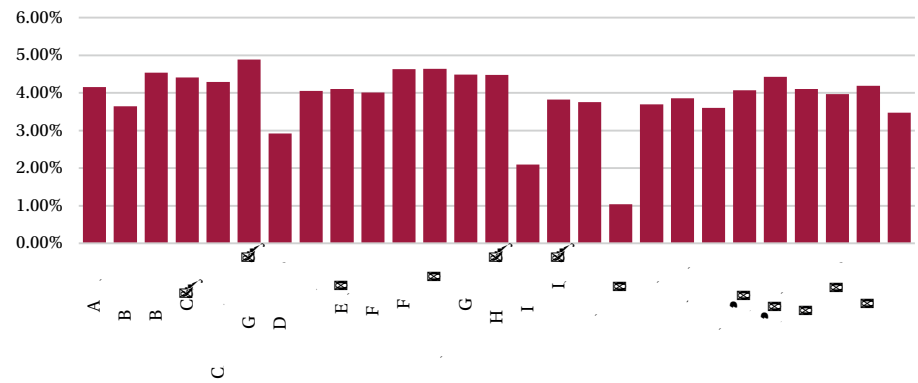

Figure 2: Europe's top 20 container ports

Rank	Port	TEU (2014)
1	Rotterdam	12,298
2	Amsterdam	9,729
3	Antwerp	8,978
4	London	5,796
5	Algeciras	4,555
6	Barcelona	4,442
7	Valencia	3,700
8	Genoa	3,585
9	Valparaiso	3,600
10	Shanghai	2,970

Source: Report from the Port of Rotterdam. <https://www.portofrotterdam.com/en/files/top-20-european-container-ports>

Figure 1: EU countries' trade share of GDP

Source: Bruegel based on WIOD database.

3.A FTA C UK